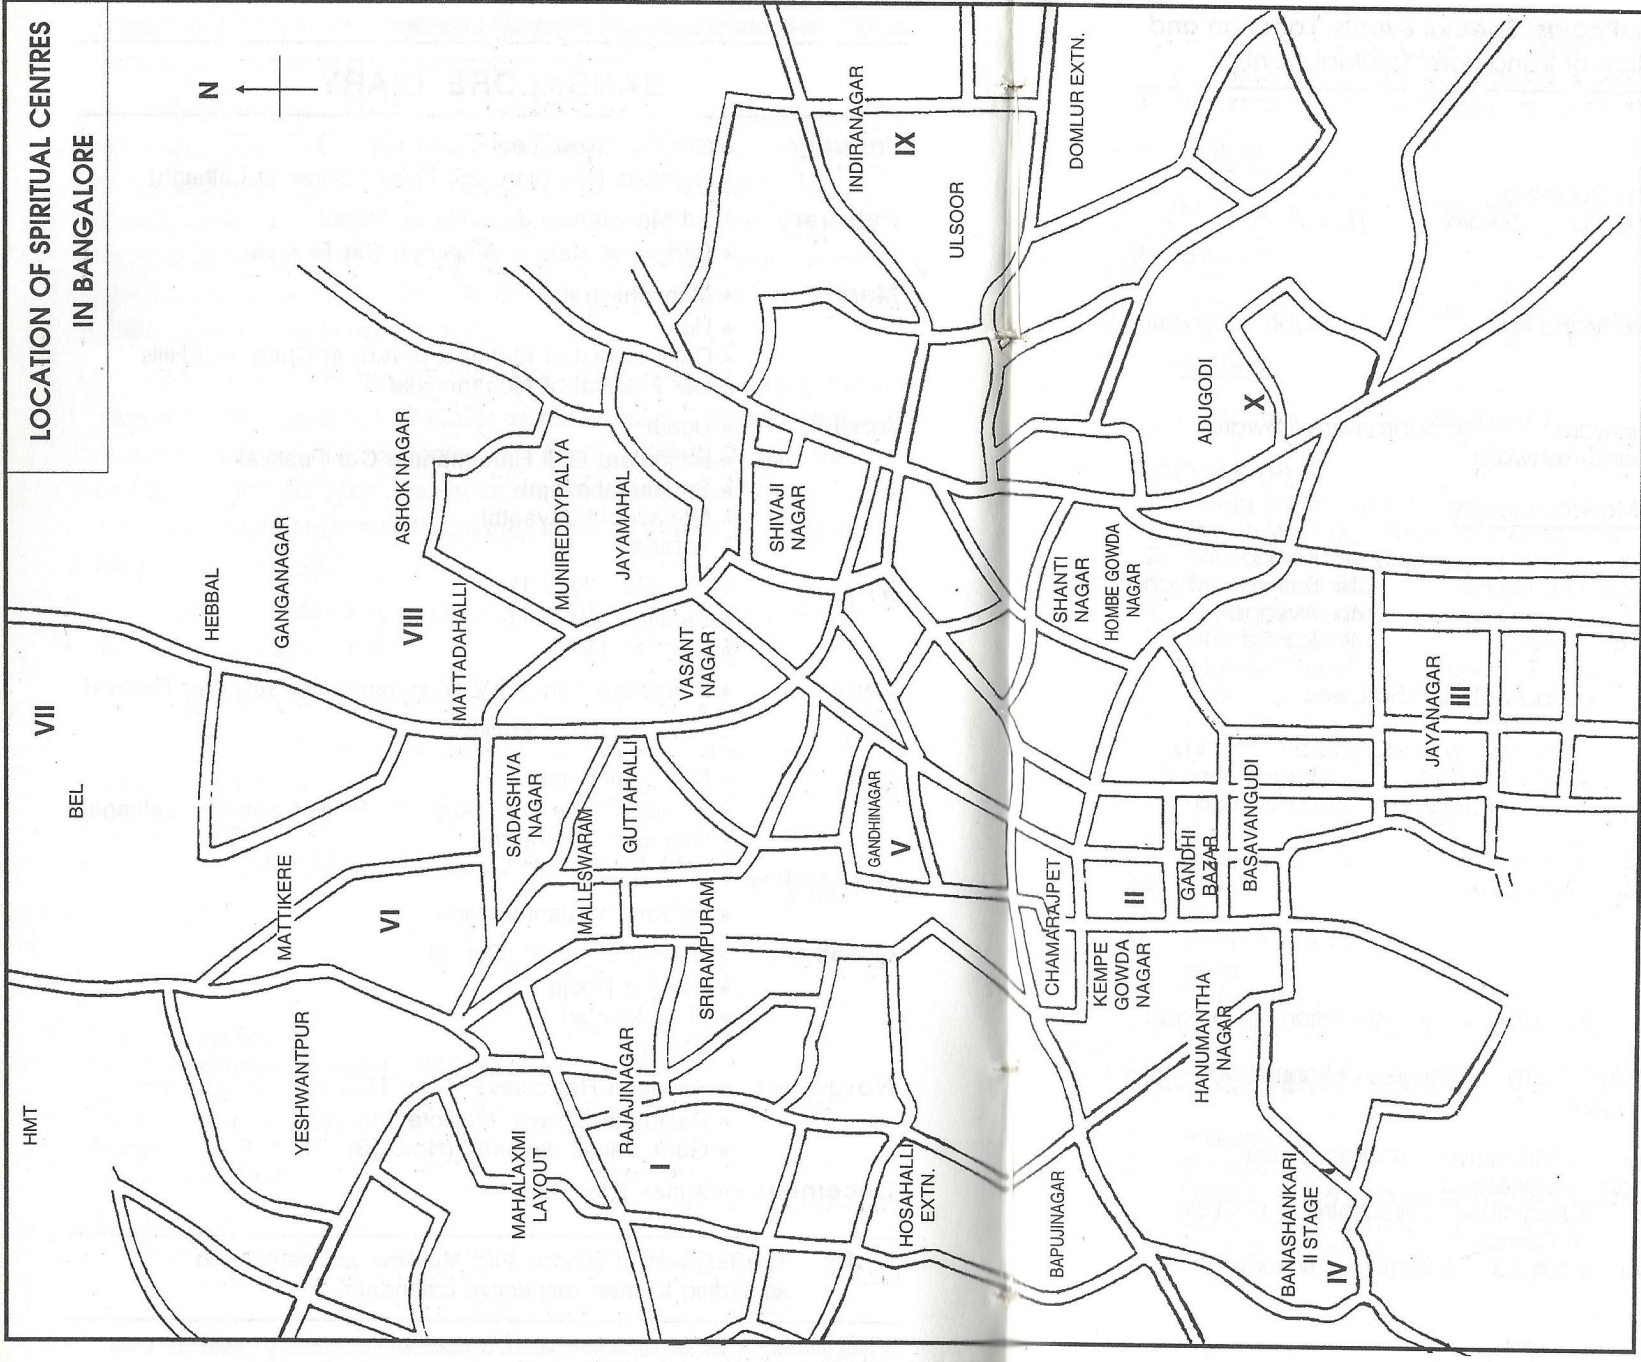

LOCATION OF SPIRITUAL CENTRES IN BANGALORE

LOCATION (L)

- I Pin 5600 - 10, 21, 23, 40, 72, 79, 86
- II 04, 18, 19, 27, 28
- III 11, 41, 62, 69, 82
- IV 26, 50, 60, 61, 70, 78, 85
- V 01, 02, 09, 20, 52, 53
- VI 03, 22, 54
- VII 13, 14, 15, 31, 57, 58, 73, 97
- VIII 24, 32, 64, 94
- IX 05, 08, 16, 25, 33, 36, 38, 42, 43, 47, 51, 66, 71, 75, 93
- X 30, 68, 76, 95

AREA

- Rajajinagar
- Basavanagudi
- Jayanagar
- Banashankari
- Bangalore City
- Malleswaram
- HMT / BEL
- R.T. Nagar (Ganganagar)
- Indiranagar
- Audugodi